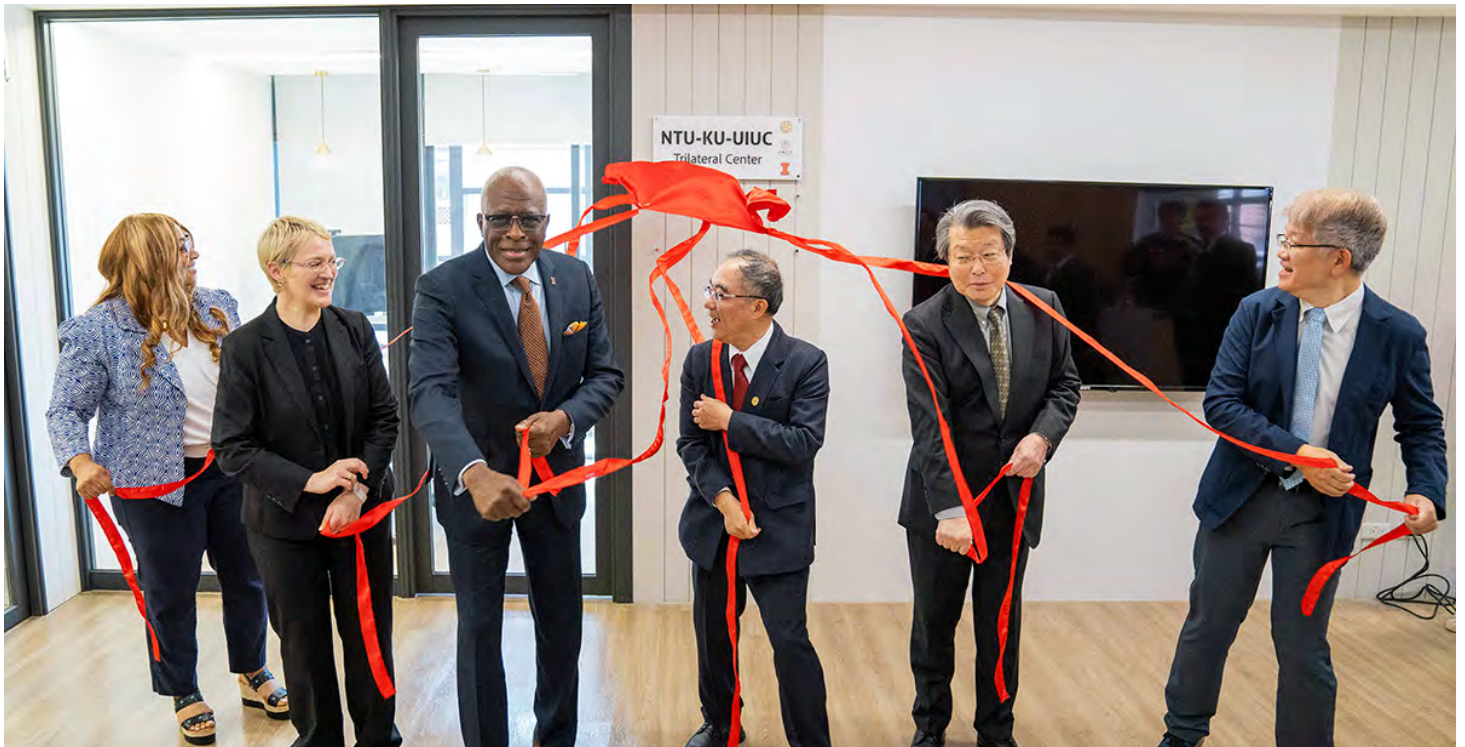

# NTU, Kyushu U & UIUC Unveil the Trilateral Center

Share:     

Leaders of the partner universities unveil the Trilateral Center plaque.

NTU President Wen-Chang Chen, Kyushu University President Tatsuro Ishibashi, and Chancellor Robert Jones, University of Illinois at Urbana-Champaign (UIUC), signed a memorandum of understanding (MOU) on February 19 -- and unveiled the Trilateral Center. In particular, the three institutions intend to systematically develop and promote faculty and student exchange programs as well as scientific research cooperation in medicine, engineering, agriculture, humanities, and social sciences.

Kyushu University and UIUC are both significant key partner schools of NTU, with active exchange programs and joint degree programs. In 2019, Kyushu University and UIUC also signed a bilateral key partner school agreement to further consolidate their partnership. In an effort to expand and deepen their trilateral cooperation, the three institutions decided to establish a center, aimed to institutionalize their current cooperation activities and integrate their expertise, particularly in medicine, engineering, the humanities, social studies, and agriculture. The center will also be aimed to systematically develop and promote

The heads of the three institutions jointly sign the trilateral agreement at the unveiling ceremony.

the following programs: 1. Matchmaking activities for research cooperation through online and/or in-person meetings; 2. Exchange programs for faculty, students and staff; 3. Joint courses; 4. Joint degree programs; 5. Workshops and seminars; 6. Collaboration projects such as joint research and publications.